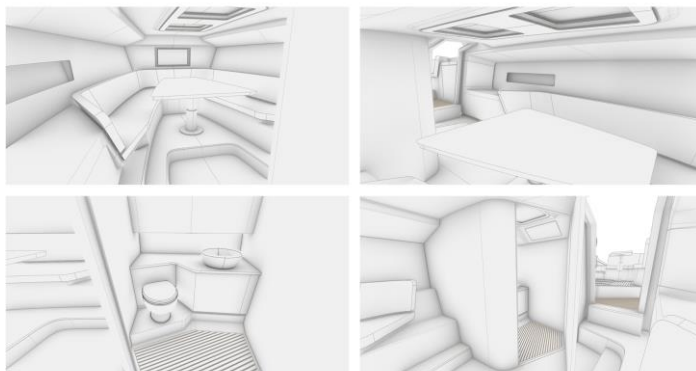

Frauscher

1212 Ghost

for motor yacht including the following equipment and fittings marked with SERIAL / S

Prices in €		Custom order	VAT 0,00%
	S	2 x MERCUISER V8 8.2I MAG HO DTS; 430 HP; Sterndrive: Bravo IIIx	704 102,42
		2 x VOLVO Penta D6; 440 HP; Sterndrive: DPI Duoprop	65 336,22
hull & deck	S	hull and deck in white ◦ two hatches on the foredeck ◦ anchorbox in front with electrical windlass, chain counter and anchor ◦ flag pole at the stern ◦ anti fouling paint ◦ teak deck on foredeck & anchor hatch ◦ bow thruster	
		uni or metallic paint in special colour	78 292,35
		Mercruiser Axius Joystick Anlegefunktion, Joystick Driving, Autopilot	29 474,98
		Volvo Penta Joystick, Autopilot	15 658,00
		teakdeck caulking in grey	4 789,69
cockpit	SERIE	frameless, tinted windshield ◦ teak floor in cockpit ◦ upholstery in white ◦ 12V sockets ◦ 3 fire extinguishers ◦ boathook ◦ 8 fenders ◦ 6 ropes ◦ 2 teak tables height adjustable ◦ two fridges ◦ sink in outside bar ◦ Fusion 770 Apollo with remote control on the helm, Bluetooth, USB & 4 JL Audio M3 speakers ◦ chartplotter 12" incl. engine data ◦ bimini for cockpit	
		special colour for upholstery outside	774,30
		high Performance Audio Package JL Audio with 6 JL Audio M6 speakers, subwoofer and amplifier	5 664,58
		Garmin VHF 315i & AIS 800	3 430,56
		handheld VHF incl. charger	574,30
sun & bathing	S	padded sun bed ◦ teak bathing platform ◦ foldaway teak bathing ladder ◦ shower at the stern	
		bimini extension for sun pad	2 947,50
		sunpad for foredeck	5 526,56

Prices ex shipyard Gmunden, prices and types are subject to change without notice, prices are effective from 2022-07-01

Frauscher

1212 Ghost

cabin

SERIE

upholstery in grey ◦ generous multiple shelf space ◦
fridge ◦ bathroom with sink, electrical toilet and
shower ◦ harmonic & indirect illumination ◦ lounge
with retractable table ◦ teak floor inside ◦ teak wood
interior