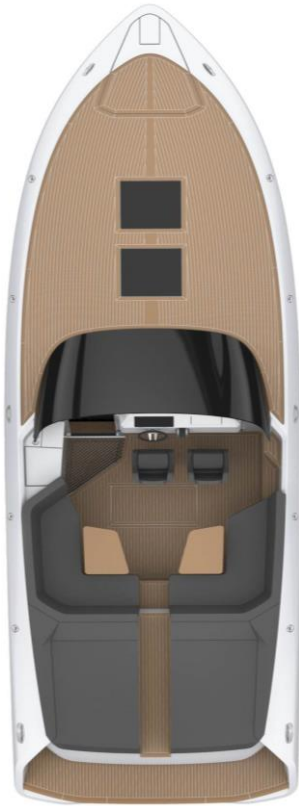

Frauscher

1212 Ghost

technical Data

length	11.99 m
breadth	3.50 m
dry weight	ca. 8.000 kgs
draft	0,8 m / 1,2 m
fuel capacity	850l
fresh water	150l
black water	95l

persons B10